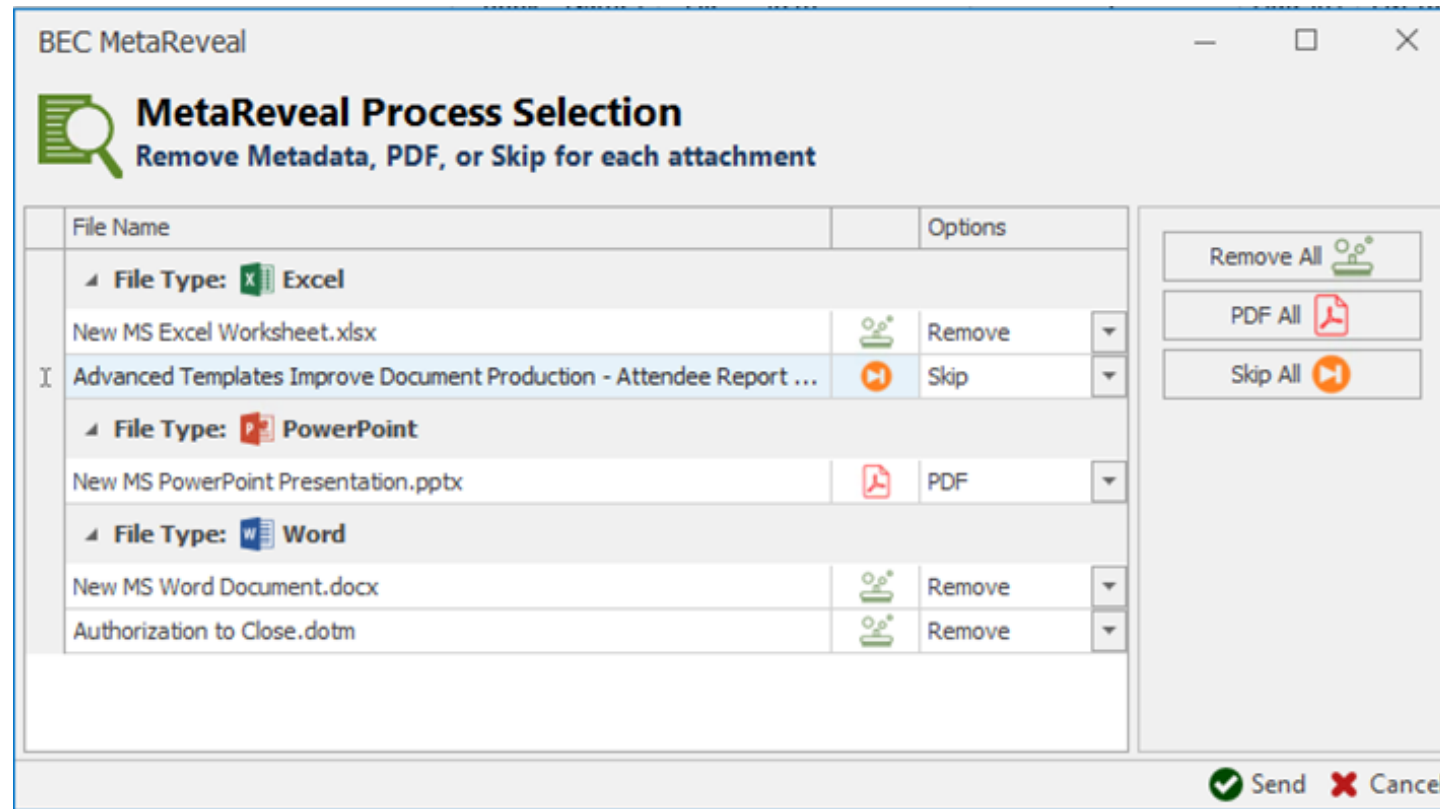

“One Stop Shop” for Attachment Processing

- On one dialog, select Remove Metadata, PDF, or Skip for each attachment